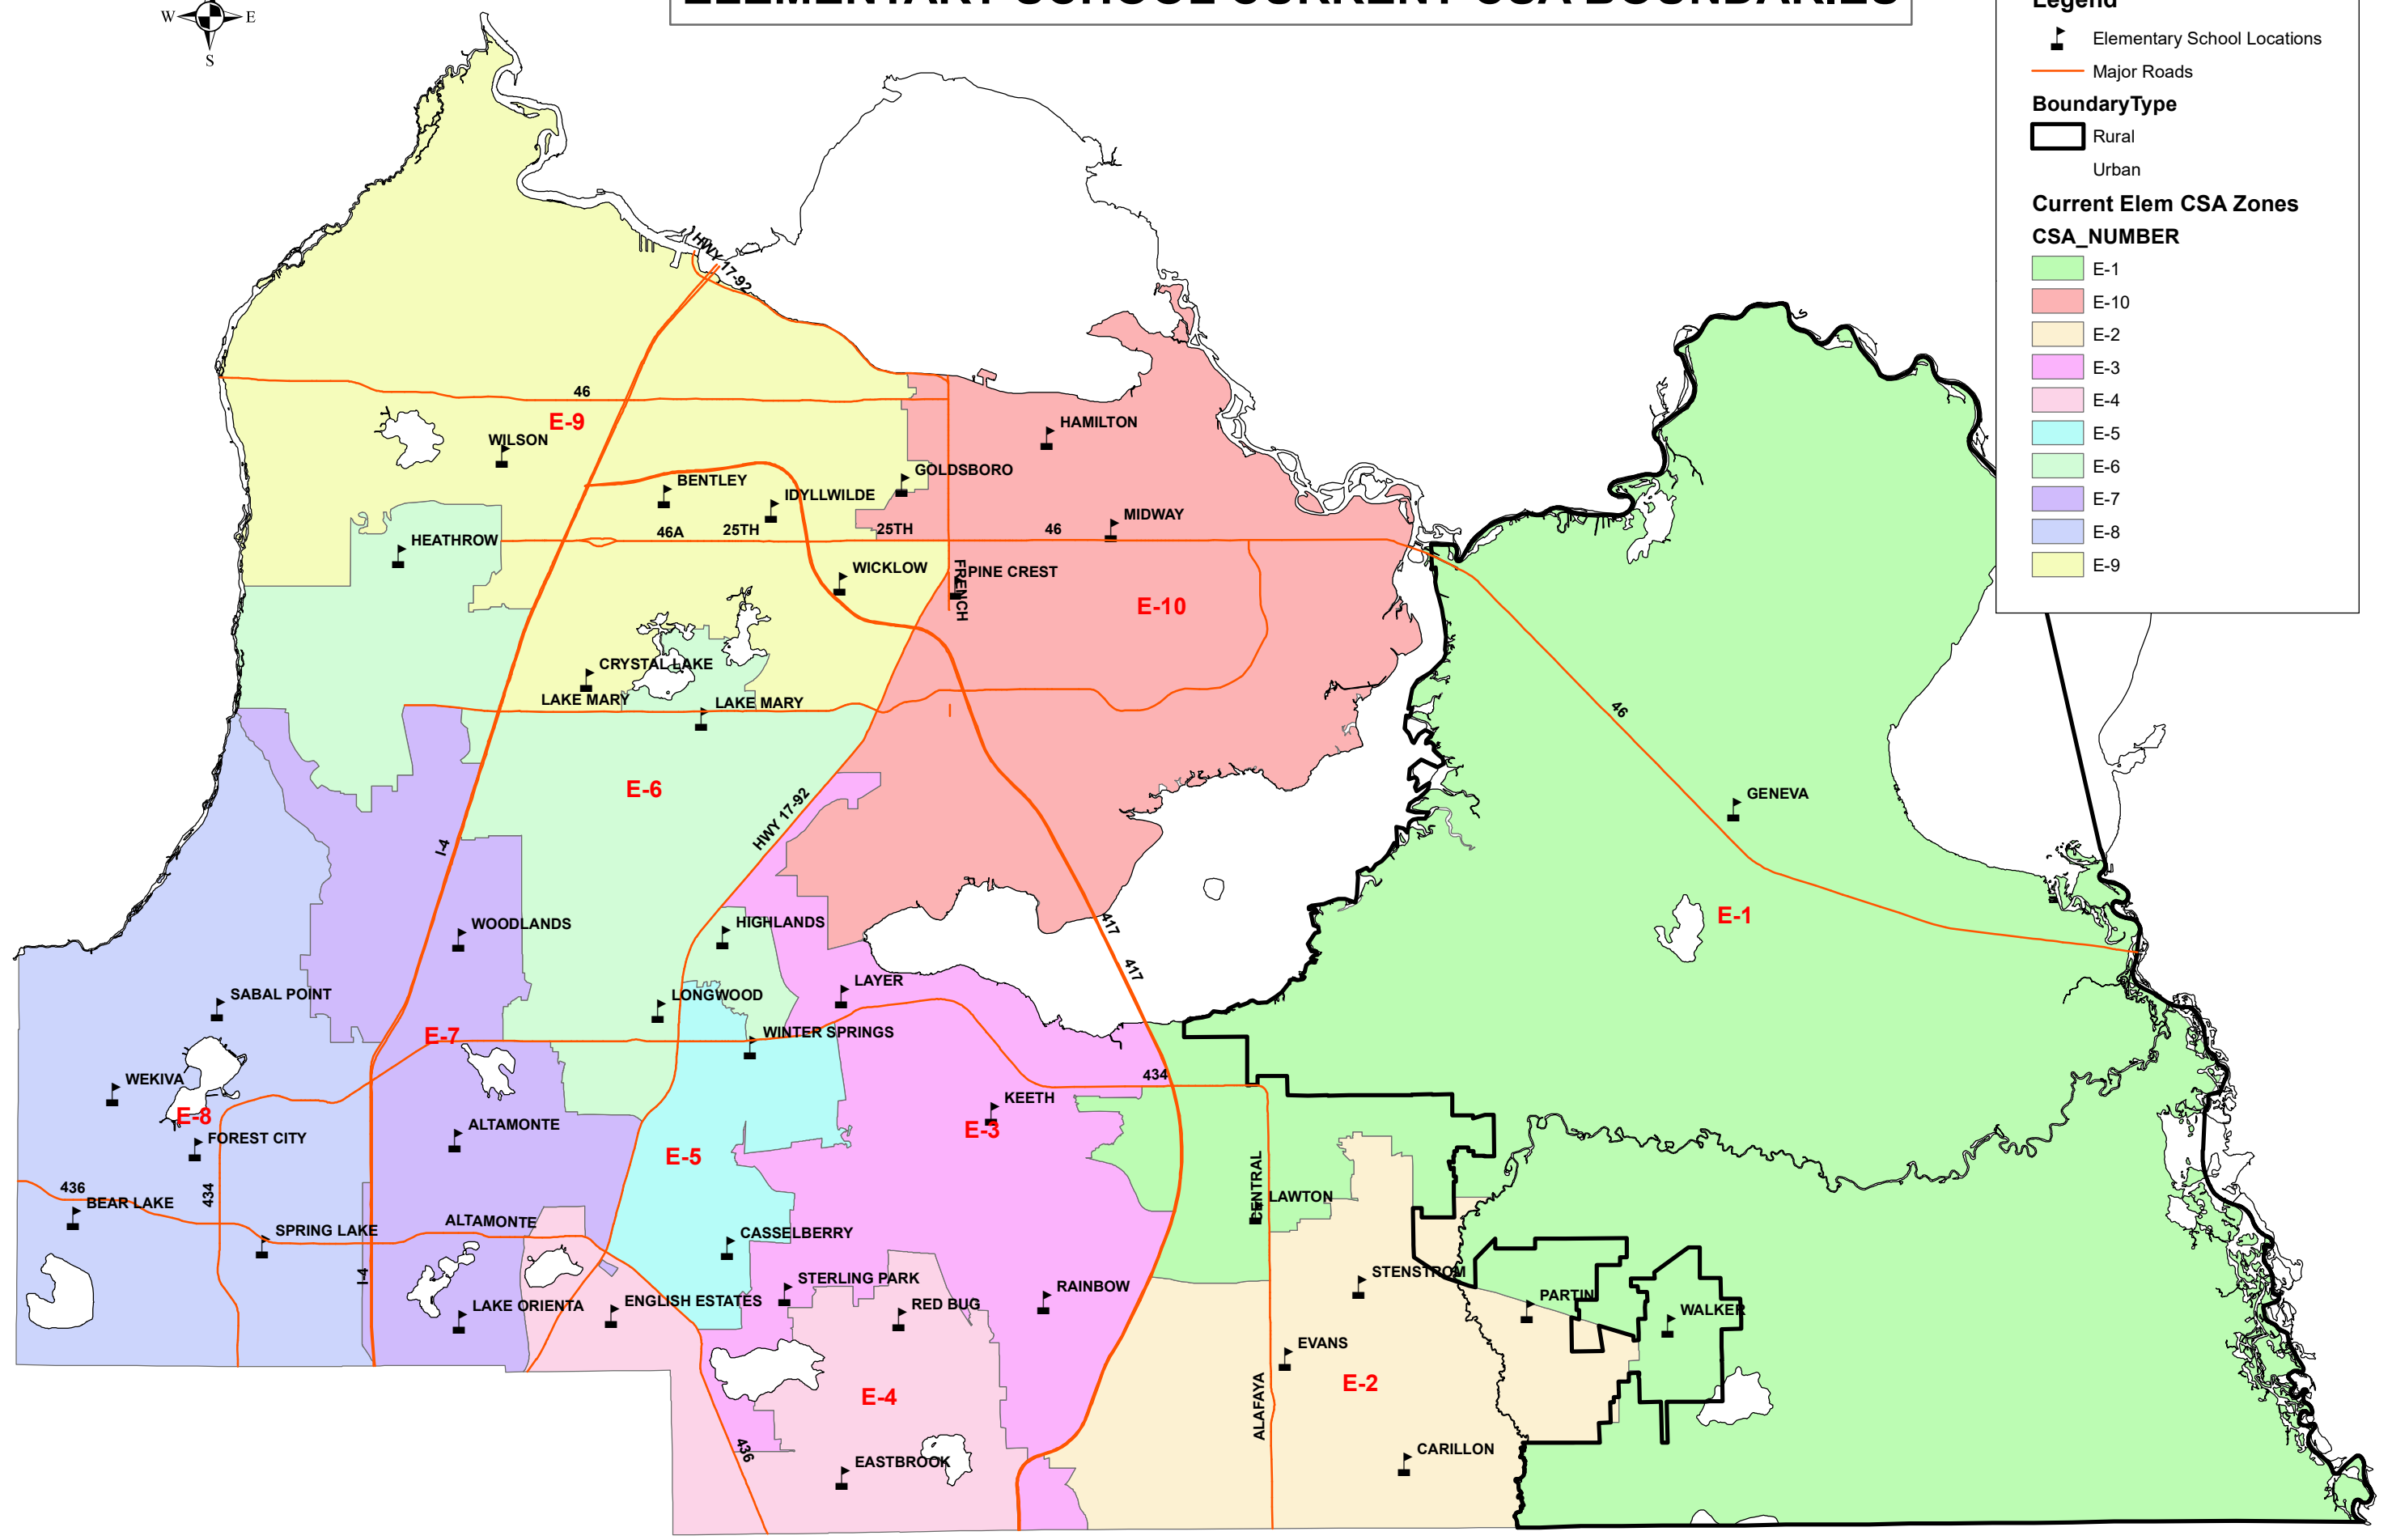

ELEMENTARY SCHOOL CURRENT CSA BOUNDARIES

Legend

- Elementary School Locations
- Major Roads

BoundaryType

- Rural
- Urban

Current Elem CSA Zones

CSA_NUMBER

- E-1
- E-10
- E-2
- E-3
- E-4
- E-5
- E-6
- E-7
- E-8
- E-9

ELEMENTARY SCHOOL OPTION 1 CSA BOUNDARIES

Legend

— Major Roads

BoundaryType

□ Rural

□ Urban

▬ Elementary School Locations

MIDDLE SCHOOL CURRENT CSA BOUNDARIES

HIGH SCHOOL CSA BOUNDARIES INDIVIDUAL ZONES